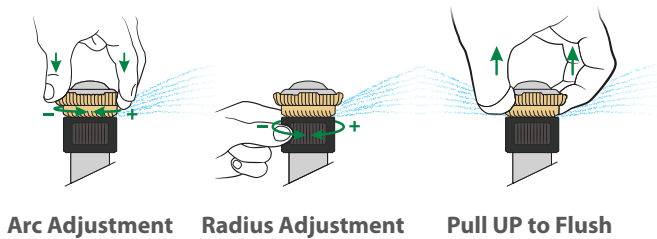

User-Friendly Convenience

R-VAN nozzles allow you to adjust the rotating spray pattern by hand, with no tools required, and flush debris manually by simply pulling up on the nozzle, streamlining installation and maintenance time.

Real Performance Advantages

Larger droplets and thick, wind-resistant streams result in more uniform coverage – even at long distances.

Inventory & Operational Savings

Cover any area with just nine nozzles, while also reducing zone run times; using the R-VAN line for complete coverage lowers your inventory costs and reduces installation time.

RAIN BIRD®

R-VAN Rotary Nozzles

Making Installation and Maintenance Easier

- Adjust the arc and radius* by hand – no tools needed!
- Pull up to flush for easy debris removal and maximized performance
- Leverage the nozzles' matched precipitation rates to simplify design and zoning

Improving Watering Efficiencies Up to 30%

- Gentle, rotating streams create uniform coverage at lower precipitation rates
- Multi-stream technology optimizes absorption for healthier lawns
- Larger droplets and thicker streams cut through wind and keep water in target zone