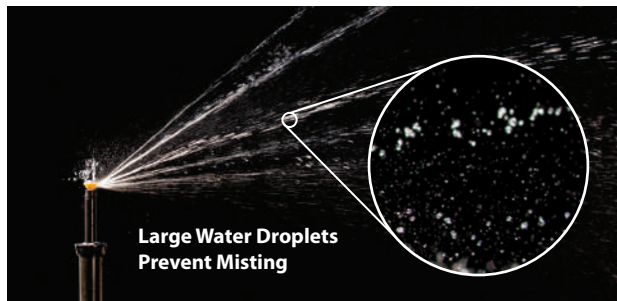

Real Performance Advantages

Larger droplets and thick, wind-resistant streams result in more uniform coverage – even at long distances.

Inventory & Operational Savings

Cover any area with just nine nozzles, while also reducing zone run times; using the R-VAN line for complete coverage lowers your inventory costs and reduces installation time.

RAIN BIRD®

R-VAN Rotary Nozzles

Making Installation and Maintenance Easier

- Adjust the arc and radius* by hand – no tools needed!
- Pull up to flush for easy debris removal and maximized performance
- Leverage the nozzles' matched precipitation rates to simplify design and zoning

Improving Watering Efficiencies Up to 30%

- Gentle, rotating streams create uniform coverage at lower precipitation rates
- Multi-stream technology optimizes absorption for healthier lawns
- Larger droplets and thicker streams cut through wind and keep water in target zone